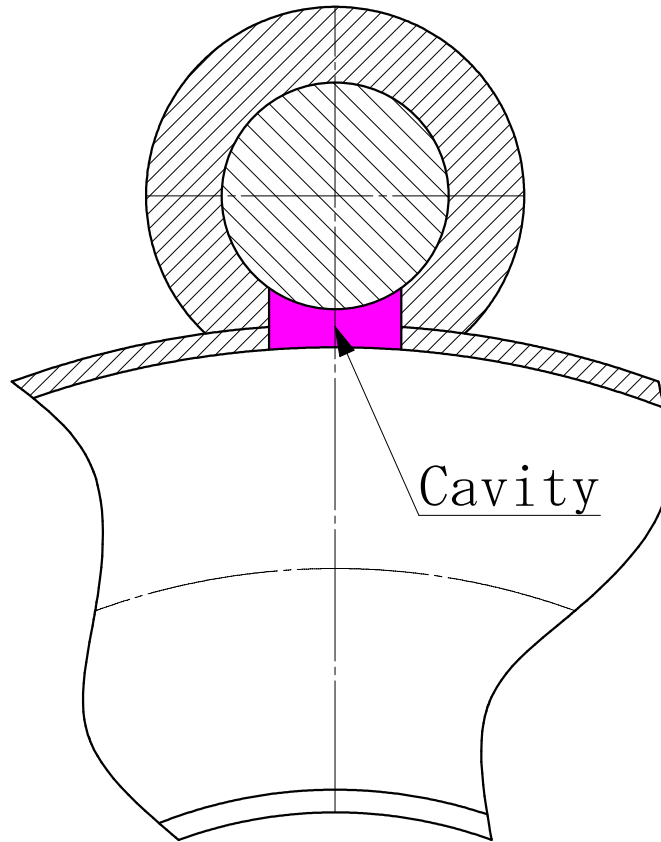

# Water Key Comparison

BB

AMADO

CORK