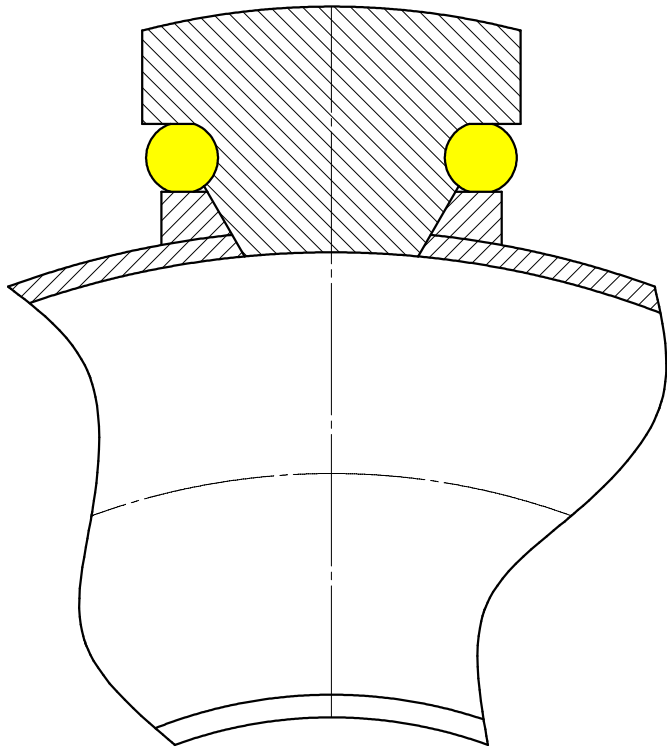

# Water Key Comparison

BB

AMADO

CORK